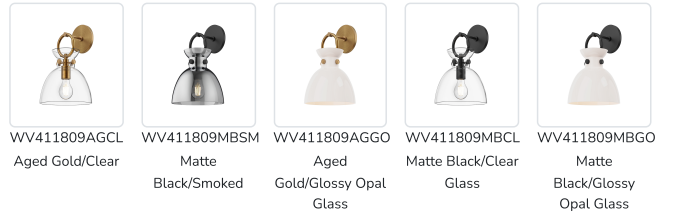

alora mood

P. 1.855.855.8926

CANADA: 19054 28TH Avenue Surrey - BC V3Z 6M3

USA: 3035 E. Lone Mountain Rd - Las Vegas, NV, 89081

WALDO WV411809

FIXTURE DIMENSIONS	W8-3/4" x H12-3/4" x E9-1/8"
HEIGHT FROM CENTER	10-1/2"
EXTENSION	9-1/8"
LAMP TYPE	E26
MAX WATTAGE	60W
BULB QTY	1
BULBS INCLUDED	No
VOLTAGE	120V
MATERIAL	Steel
GLASS DETAILS	Clear Glass, Glossy Opal Glass or Smoked Glass
INSTALL OPTIONS	Down Only
LOCATION	Damp
CANOPY DIMENSIONS	D4-5/8" x E5/8"
PAINT FINISH	AG01; MB01;

[D - Diameter, L - Length, W - Width, H - Height, E - Extension]

AVAILABLE FINISHES:

*For complete warranty terms, please visit: www.aloralighting.com/warranty

WWW.ALORAMOOD.COM

© 2023 KUZCO LIGHTING. ALL RIGHTS RESERVED.