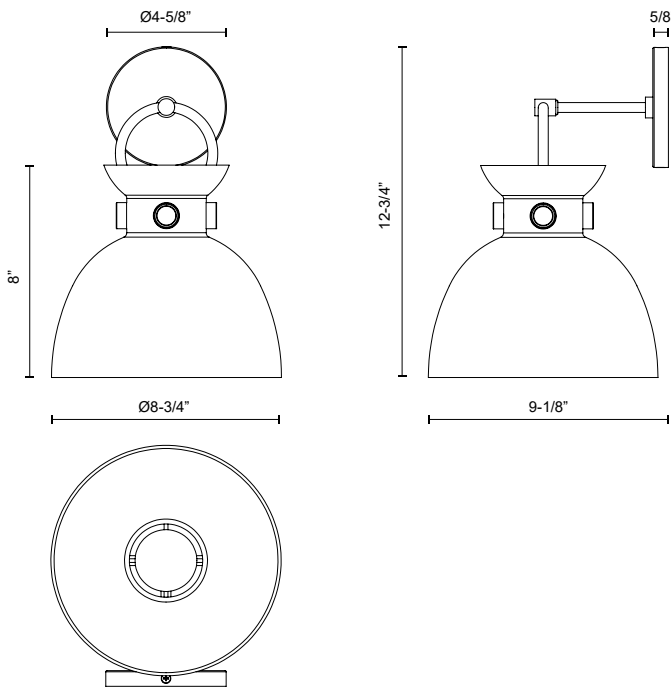

alora mood

P. 1.855.855.8926

CANADA: 19054 28TH Avenue Surrey - BC V3Z 6M3

USA: 3035 E. Lone Mountain Rd - Las Vegas, NV, 89081

WALDO WV411809

FIXTURE DIMENSIONS	W8-3/4" x H12-3/4" x E9-1/8"
HEIGHT FROM CENTER	10-1/2"
EXTENSION	9-1/8"
LAMP TYPE	E26
MAX WATTAGE	60W
BULB QTY	1
BULBS INCLUDED	No
VOLTAGE	120V
MATERIAL	Steel
GLASS DETAILS	Clear Glass, Glossy Opal Glass or Smoked Glass
INSTALL OPTIONS	Down Only
LOCATION	Damp
CANOPY DIMENSIONS	D4-5/8" x E5/8"
PAINT FINISH	AG01; MB01;

[D - Diameter, L - Length, W - Width, H - Height, E - Extension]

AVAILABLE FINISHES:

*For complete warranty terms, please visit: www.aloralighting.com/warranty

WWW.ALORAMOOD.COM

© 2023 KUZCO LIGHTING. ALL RIGHTS RESERVED.